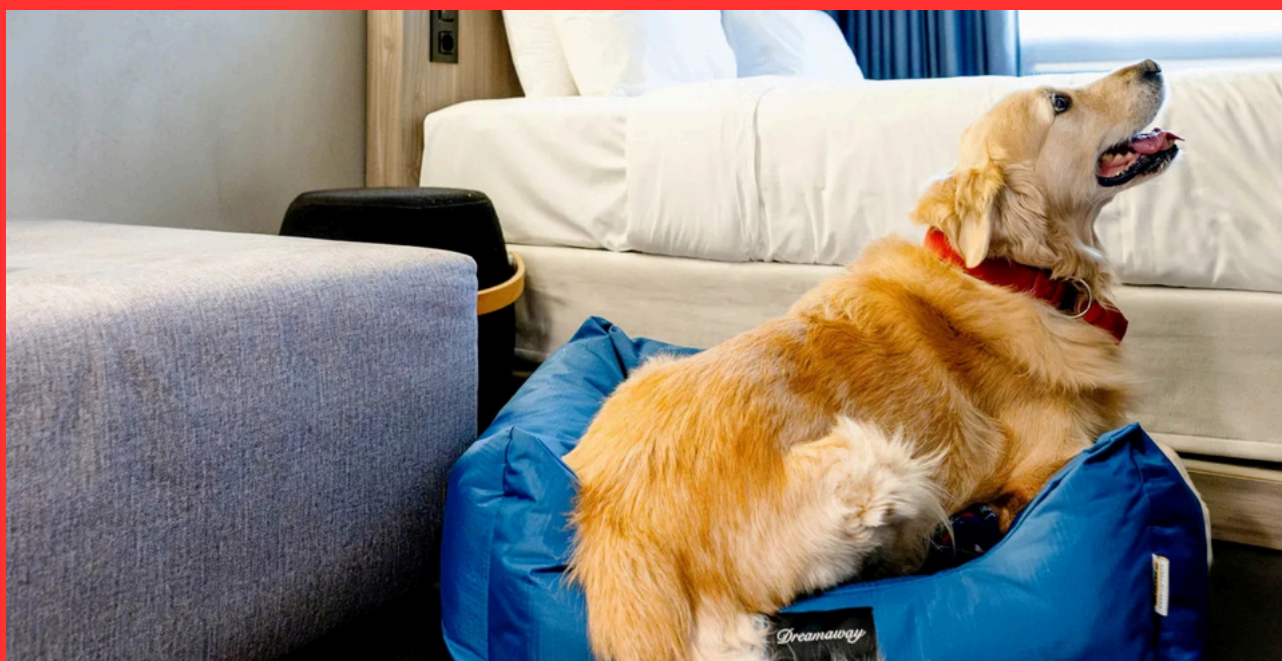

In-room Experiences

Bride to Be

Get ready for an epic pre-wedding celebration. The “Bride to Be” experience is all about enjoying every moment with your closest friends in a vibrant, fun-filled space where memories are made.

Rock music bands

A room that rocks! Tune into the city that has a loud rock community and practice your Fender chords in your room. Hit those oldies but goodies vinyl for inspiration and make your stay hot.

The upgrade includes Vinyl Records, Alesis Drums, Drums Sticks, Record Player, Guitar Yamaha, Guitar Fender.

You got a friend in me - Pet Stay

Are you coming along with your furry friend? Seeking to maximize your room experience with your companion? Upgrade your stay to the “Pet Stay” and enjoy a pet-friendly setup:

A handful of treats, yummy & bowl for water! A map with available parks nearby to take your companion for a walk. Dog bed (different fits for different sizes) or scratching post for maximum comfort.

Many more surprises and cozy comforts to ensure a unique stay for you and your companion.

Kid's Adventure

Our kids deserve the best and rightfully so! ONOMA Hotel offers a unique in-room experience for kids, creating a fun and engaging space tailored to young guests.