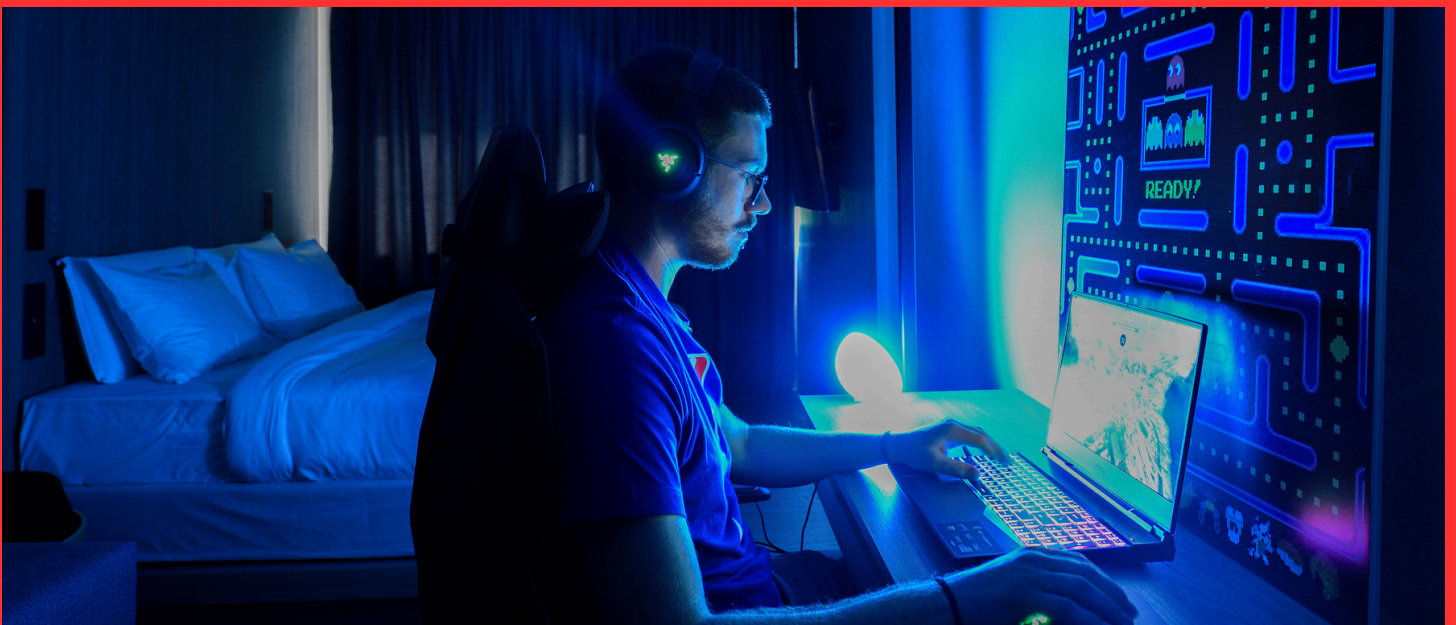

Photo experience

Photographic inspiration can begin right in your room, in your own photo lab. If you dig photography, it is such a cool idea to upgrade your room to "Photo experience" and take some great photos back home .The upgrade includes Polaroid Lab, Polaroid Instant Film, Photo Gaming in Thessaloniki, Photo Book.

Street basketball

Heya! After a match at the secret Basketball Court, maybe you should consider extending that dribble feeling by upgrading your room to "Street basketball" experience. The upgrade includes ONOMA'S Basketball Shirt Mini Hoop, Mini Basketball, Basketball Shirt, Tickets for Basketball Museum in Thessaloniki, Recommendations for Real Basketball Lovers and a Book about Basketball.

Wine Tasting

A glass of good wine is one thing, but a glass of great wine is what we want for you. Taste some amazing wine in the easy lux of your room with some cold cuts and selected cheeses. The upgrade includes Wine Decoration, Wine Books, Local Bottles of Wine (750 ml) served with tasty combinations, music playlist for authentic wine lovers, Custom Wine Opener.

Gray experience

Give your room an erotic boost. We give you the tools, the rest is up to you! Curious? The upgrade includes Pleasure Box, Sparkline Wine, "Pleasure's Scent Sticks", Recommended Music Playlist, Special Bed Linen.